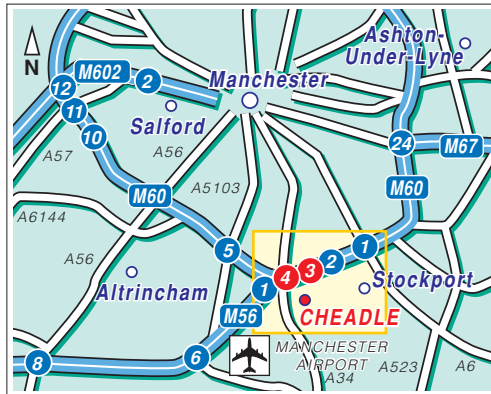

© Give Way 2005 Tel: 0800 019 0027.
OS data. PU 100040256. Crown © 2003.